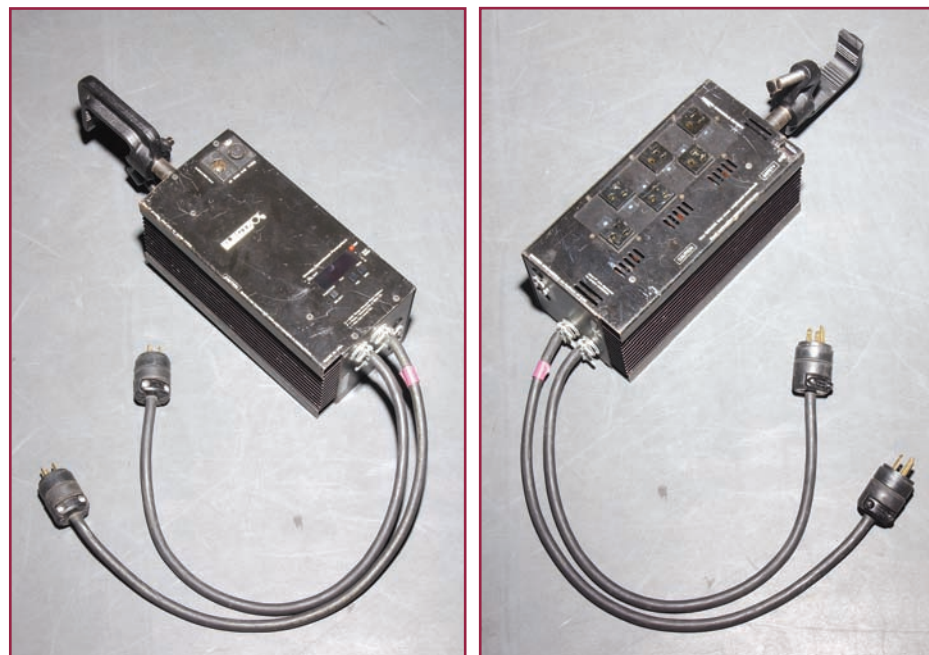

Digital Dimmer Pack

The anaconda digital dimmer pack is a 6x800 watt DMX patching or stand alone capable. Includes necessary cable to fixture(s).

Digital Dimmer Pack $50.00