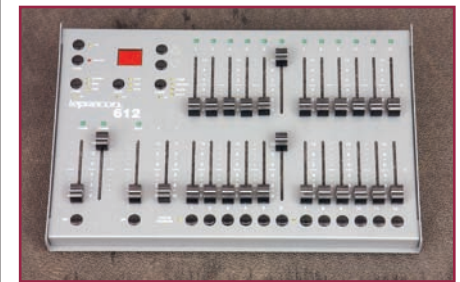

Light Board

This simple yet versatile Leprecon 612 light board

Has many features:

- -Two scene presets
- -Solo momentary button/channel cue stacking
- -Chase capable, microplex or DMX 512 compatible

Light Board $50.00