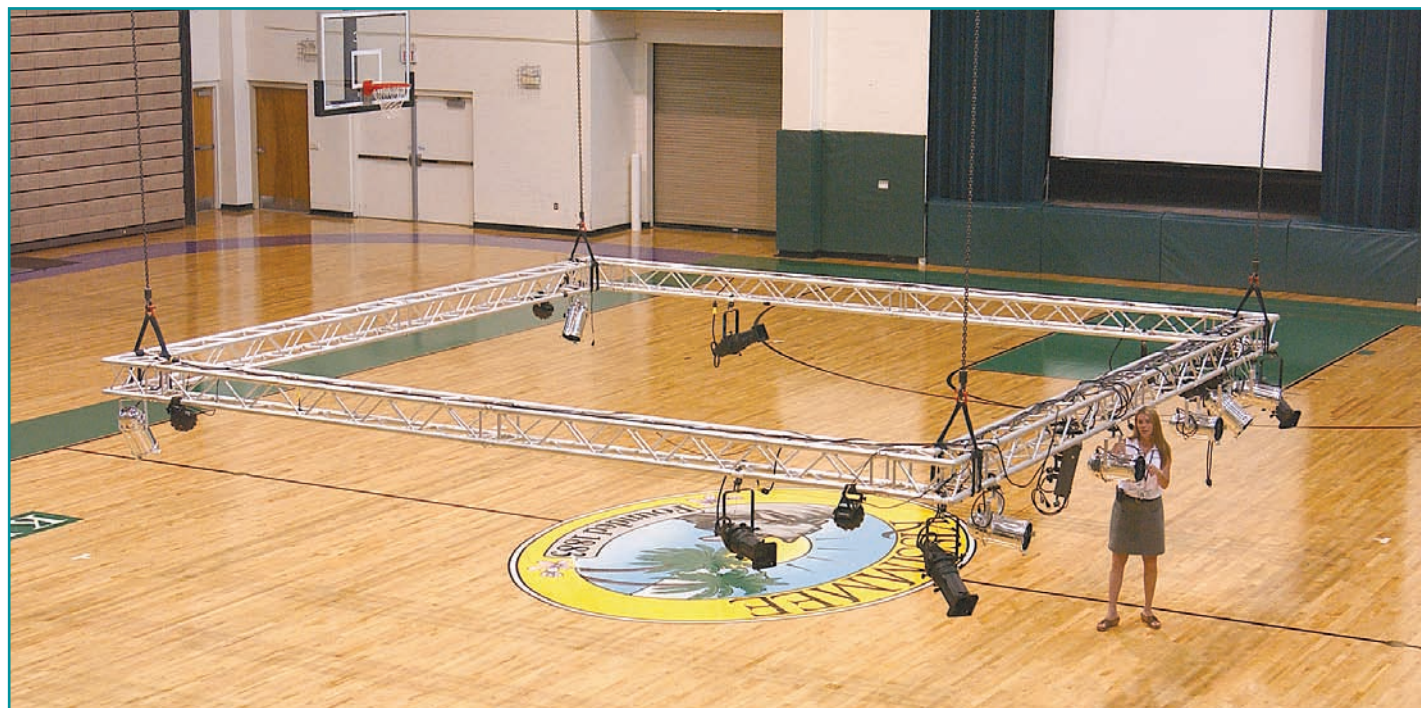

Truss

This 20'x20' truss is the workhorse of any event. Often used for production lighting, flag and banner displays, party rigging, etc. truss does not include lighting or power.

Truss\$100.00/day

Kissimmee Civic Center: *Making Your Event the best!*