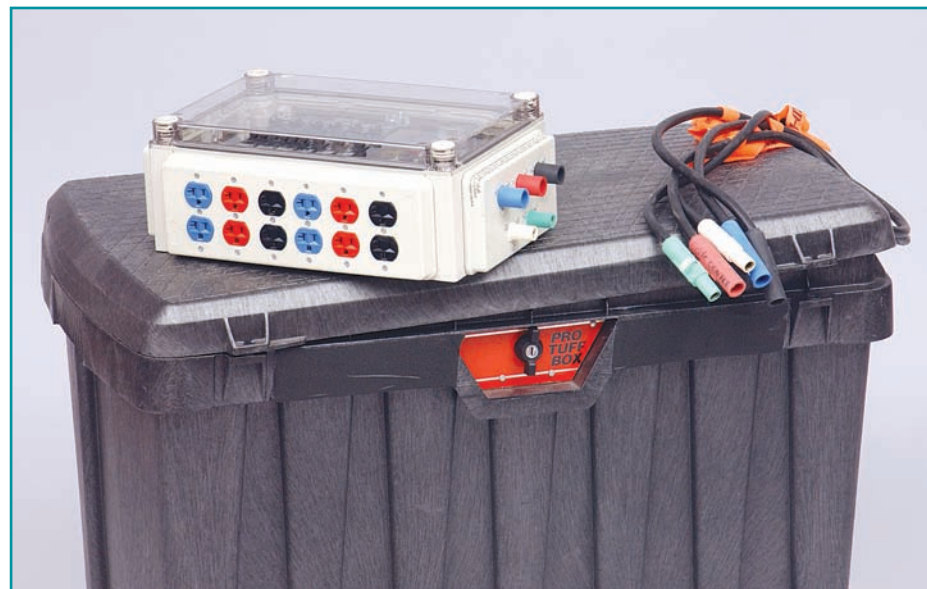

Truss

This 20'x20' truss is the workhorse of any event. Often used for production lighting, flag and banner displays, party rigging, etc. truss does not include lighting or power.

Truss\$100.00/day

Kissimmee Civic Center: *Making Your Event the best!*

- risers (height ranging from 16” to 24”)
- performance stage (height ranging from 32” to 48”)

Ramp is available for all staging heights.

Staging\$1.00/ sq. ft.

Power Distribution Box

Having enough power for your event is so important. This lightweight power distribution box provides 15 duplex receptacles with individual 20 AMP circuit breakers providing 100 total amps to the floor. Unit includes 100’ of cable from disconnect.

Power Distribution Box\$50.00/day

Kissimmee Civic Center: *Making Your Event the best!*

Production

Fork Lift

Ideal for quick load-ins and load-outs. This lift has a 5,000 lb. limit and extended forks.

- Must have certified operator.