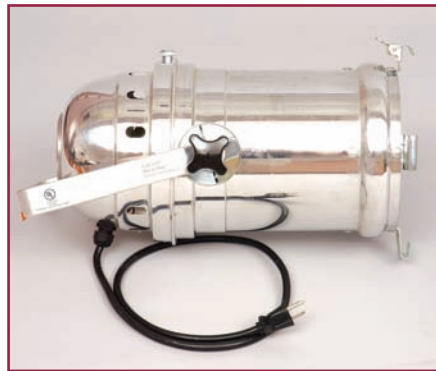

Sound Rack.....\$50.00/day

Kissimmee Civic Center: *Making Your Event the best!*

Audio • Visual • Sound • Lighting

Spotlight

The 575W strand SL 15/32 ellipsoidal spotlight is an excellent choice for multiple beam needs and can supply a wide or very narrow focus. Light distribution can be adjusted for flat or peak fields. This light is an excellent choice to display your show or company gobo or focus on a specific person or location. Each unit has gobo, iris, and gel capabilities.

Ellipsoidal Spotlight.....\$25.00 each

Lights

These lightweight par 64, 500 watt lights are an excellent choice for an even stage wash or color assignment. Each unit has a 10"x10" color gel frame. (Color gels not included)